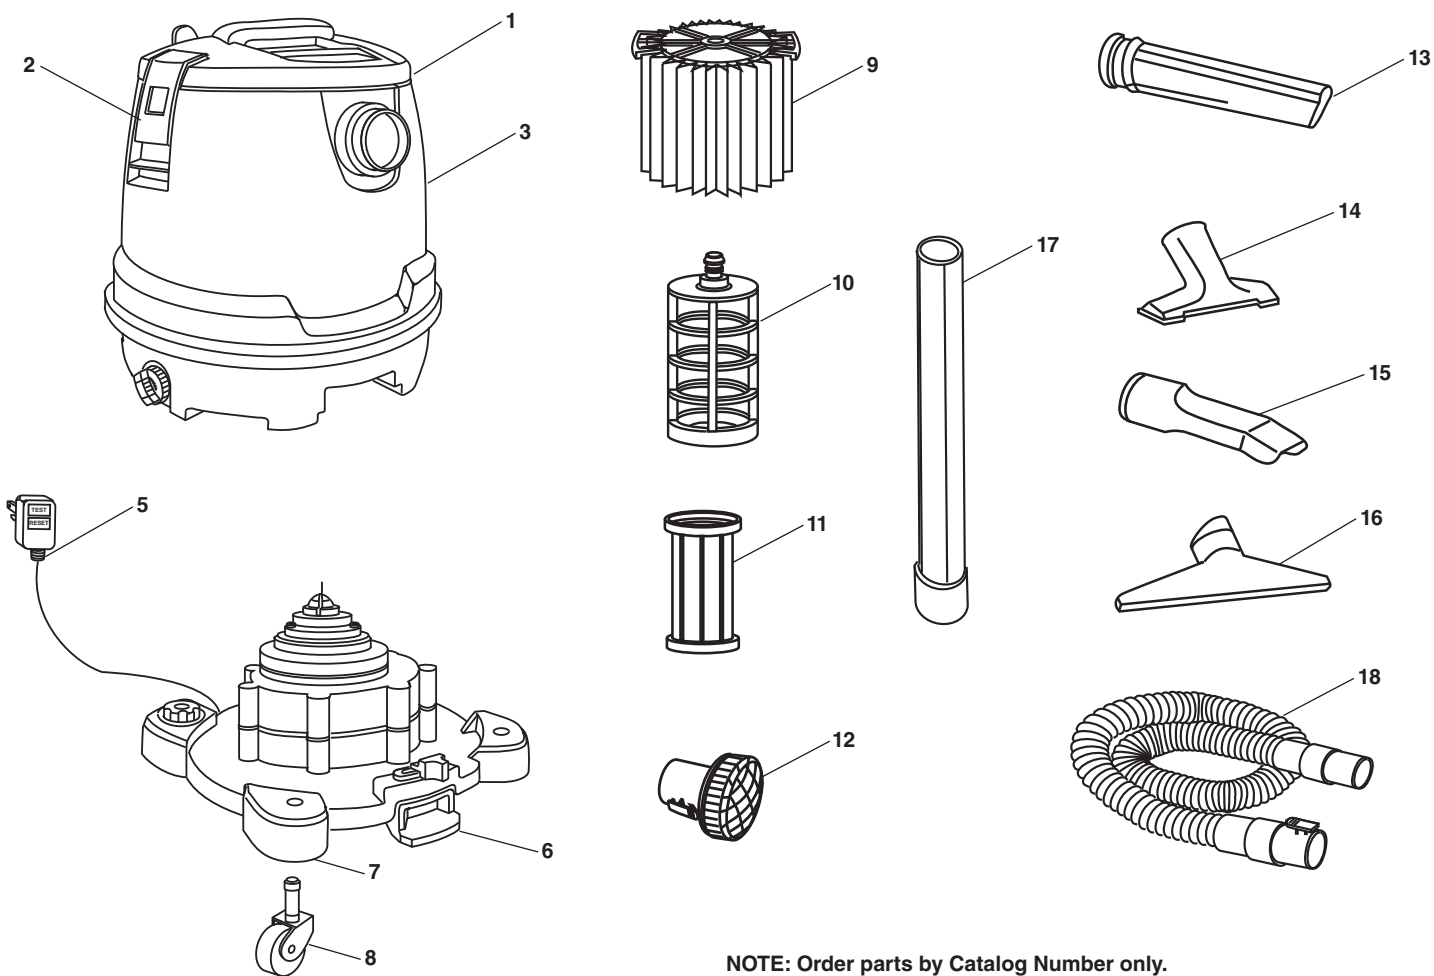

12 GALLON MOTOR-ON-BOTTOM WET/DRY VAC

**NOTE: Order parts by Catalog Number only.
DO NOT order by Reference Number.**

Ref. No.	Catalog No.	Description
1	75548	Lid Assembly (Includes carry handle)
2	54448	Drum Latch Assembly
3	54673	Drum Assembly Complete (includes Latches, Inlet, Label and Drain Cap)
4	54678	Accessory Holder and Hardware
5	54643	ALCI Power Cord/Plug
6	54628	Actuator, Switch
7	54463	Power Base Assembly
8	12293	2" Caster (Single Caster)
9†	72952	Filter
10	54623	Filter Cage
11	54683	Float Tube Assembly
12†	54518	Muffler/Diffuser
13†	65903	Crevice Tool
14†	62928	Utility Nozzle
15†	62953	Car Nozzle
16†	62933	Wet Nozzle
17†	62923	Extension Wand
18	54193	Premium Locking Hose
ITEMS NOT SHOWN		
—	54633	Electrical Switch

† These replacement parts are also available where you purchased your Vac