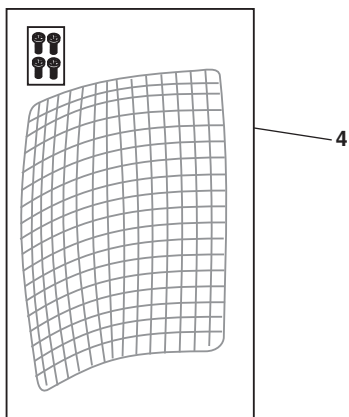

12 GALLON MOTOR-ON-BOTTOM WET/DRY VAC

**NOTE: Order parts by Catalog Number only.
DO NOT order by Reference Number.**

Ref. No.	Catalog No.	Description
1	75548	Lid Assembly (Includes carry handle)
2	54448	Drum Latch Assembly
3	54673	Drum Assembly Complete (includes Latches, Inlet, Label and Drain Cap)
4	54678	Accessory Holder and Hardware
5	54643	ALCI Power Cord/Plug
6	54628	Actuator, Switch
7	54463	Power Base Assembly
8	12293	2" Caster (Single Caster)
9†	72952	Filter
10	54623	Filter Cage
11	54683	Float Tube Assembly
12†	54518	Muffler/Diffuser
13†	65903	Crevice Tool
14†	62928	Utility Nozzle
15†	62953	Car Nozzle
16†	62933	Wet Nozzle
17†	62923	Extension Wand
18	54193	Premium Locking Hose
ITEMS NOT SHOWN		
—	54633	Electrical Switch